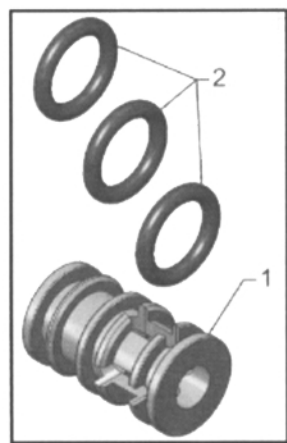

X7 Phenom parts available [HERE](http://TippmannParts.com) at TippmannParts.com

**Valve Spool Spacer Assembly (item 11)**

ITEM NO.	QTY.	PT. NO.	DESCRIPTION
1	1	N/A	Valve Spool Spacer
2	3	TA30050	O-Ring

**Regulator Piston Assembly (item 21)**

ITEM NO.	QTY.	PT. NO.	DESCRIPTION
1	1	TA30029	Regulator Piston Complete
2	1	TA20067	Compression Spring
3	1	TA20066	Pressure Relief Seal Guide Assembly
4	1	TA30019	Regulator, Vent Post
5	1	TA30048	Regulator Spring Wear Disk

**Power Tube Assembly**

ITEM NO.	QTY.	PT. NO.	DESCRIPTION
1	1	TA30024	Valve Body, Machined
4	1	TA30050	O-Ring
5	2	TA30056	Spiral Retaining Ring
6	1	TA30102	Power Tube Assembly

**Firing Spool Assembly (item 9)**