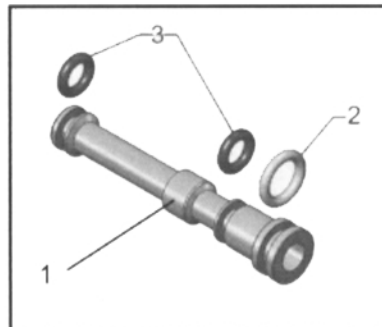

X7 Phenom parts available [HERE](http://TippmannParts.com) at TippmannParts.com

**Valve Spool Spacer Assembly (item 11)**

ITEM NO.	QTY.	PT. NO.	DESCRIPTION
1	1	N/A	Valve Spool Spacer
2	3	TA30050	O-Ring

**Regulator Piston Assembly (item 21)**

ITEM NO.	QTY.	PT. NO.	DESCRIPTION
1	1	TA30029	Regulator Piston Complete
2	1	TA20067	Compression Spring
3	1	TA20066	Pressure Relief Seal Guide Assembly
4	1	TA30019	Regulator, Vent Post
5	1	TA30048	Regulator Spring Wear Disk

**Power Tube Assembly**

ITEM NO.	QTY.	PT. NO.	DESCRIPTION
1	1	TA30024	Valve Body, Machined
4	1	TA30050	O-Ring
5	2	TA30056	Spiral Retaining Ring
6	1	TA30102	Power Tube Assembly

**Firing Spool Assembly (item 9)**