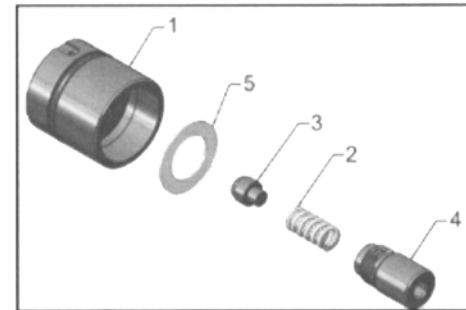

X7 Phenom parts available [HERE](http://TippmannParts.com) at TippmannParts.com

**Valve Spool Spacer Assembly (item 11)**

ITEM NO.	QTY.	PT. NO.	DESCRIPTION
1	1	N/A	Valve Spool Spacer
2	3	TA30050	O-Ring

**Regulator Piston Assembly (item 21)**

ITEM NO.	QTY.	PT. NO.	DESCRIPTION
1	1	TA30029	Regulator Piston Complete
2	1	TA20067	Compression Spring
3	1	TA20066	Pressure Relief Seal Guide Assembly
4	1	TA30019	Regulator, Vent Post
5	1	TA30048	Regulator Spring Wear Disk

**Power Tube Assembly**

ITEM NO.	QTY.	PT. NO.	DESCRIPTION
1	1	TA30024	Valve Body, Machined
4	1	TA30050	O-Ring
5	2	TA30056	Spiral Retaining Ring
6	1	TA30102	Power Tube Assembly

**Firing Spool Assembly (item 9)**