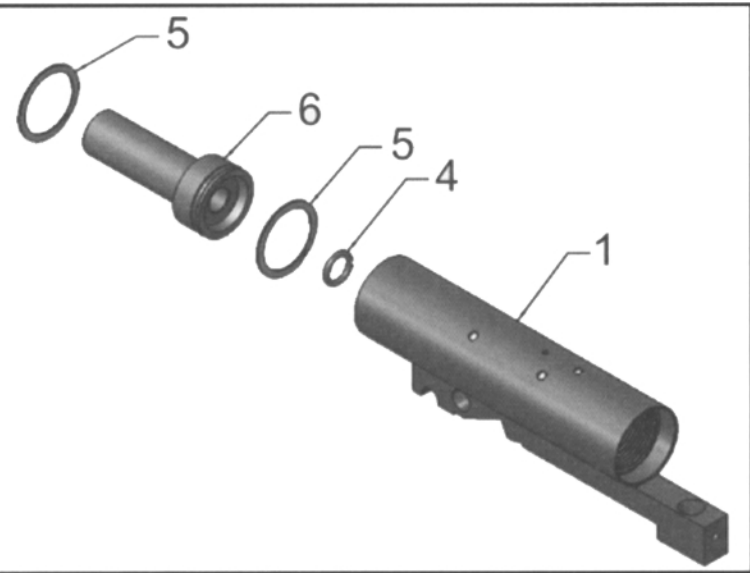

X7 Phenom parts available [HERE](http://TippmannParts.com) at TippmannParts.com

**Valve Spool Spacer Assembly (item 11)**

ITEM NO.	QTY.	PT. NO.	DESCRIPTION
1	1	N/A	Valve Spool Spacer
2	3	TA30050	O-Ring

**Regulator Piston Assembly (item 21)**

ITEM NO.	QTY.	PT. NO.	DESCRIPTION
1	1	TA30029	Regulator Piston Complete
2	1	TA20067	Compression Spring
3	1	TA20066	Pressure Relief Seal Guide Assembly
4	1	TA30019	Regulator, Vent Post
5	1	TA30048	Regulator Spring Wear Disk

**Power Tube Assembly**

ITEM NO.	QTY.	PT. NO.	DESCRIPTION
1	1	TA30024	Valve Body, Machined
4	1	TA30050	O-Ring
5	2	TA30056	Spiral Retaining Ring
6	1	TA30102	Power Tube Assembly

**Firing Spool Assembly (item 9)**